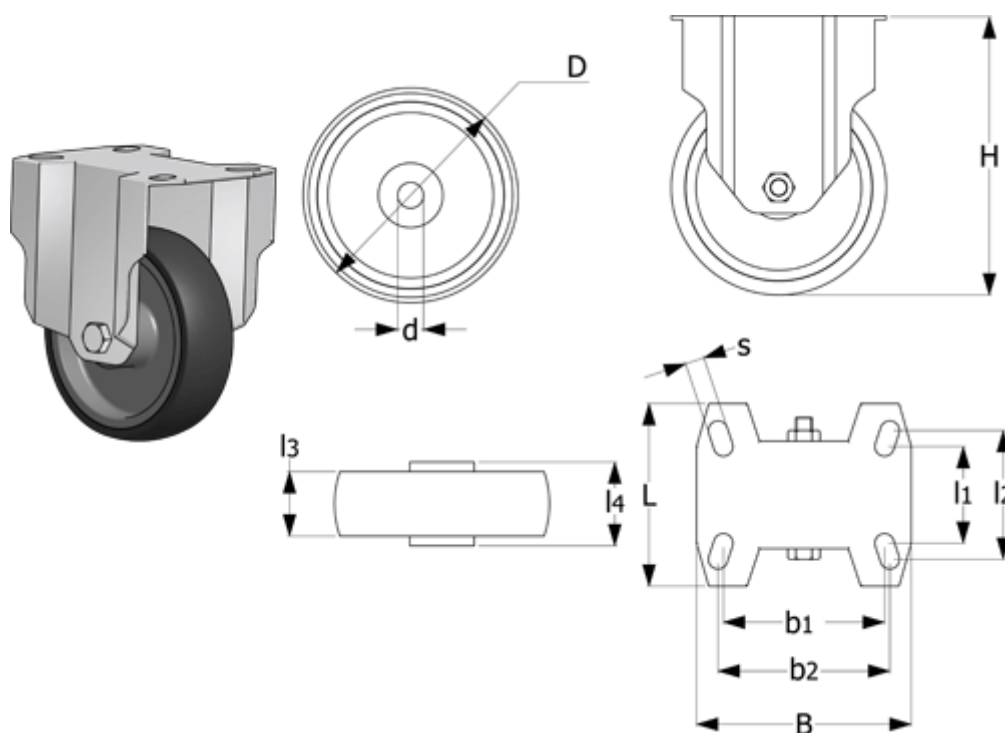

Article number: 2314452666

Description: E+G Thermoplastic wheel 452666  
RE.G1-150-PBL Fixed plate

## Measures

B	= 140
b1	= 105
b2	= 105
Code	= 452666
D	= 150
d	= 20
Dynamic load (N)	= 1800
g	= 1350

H	= 194
L	= 114
l1	= 73
l2	= 85
l3	= 45
l4	= 59
Rolling resistance (N)	= 1800
s	= 11

Type = RE.G1-150-PBL